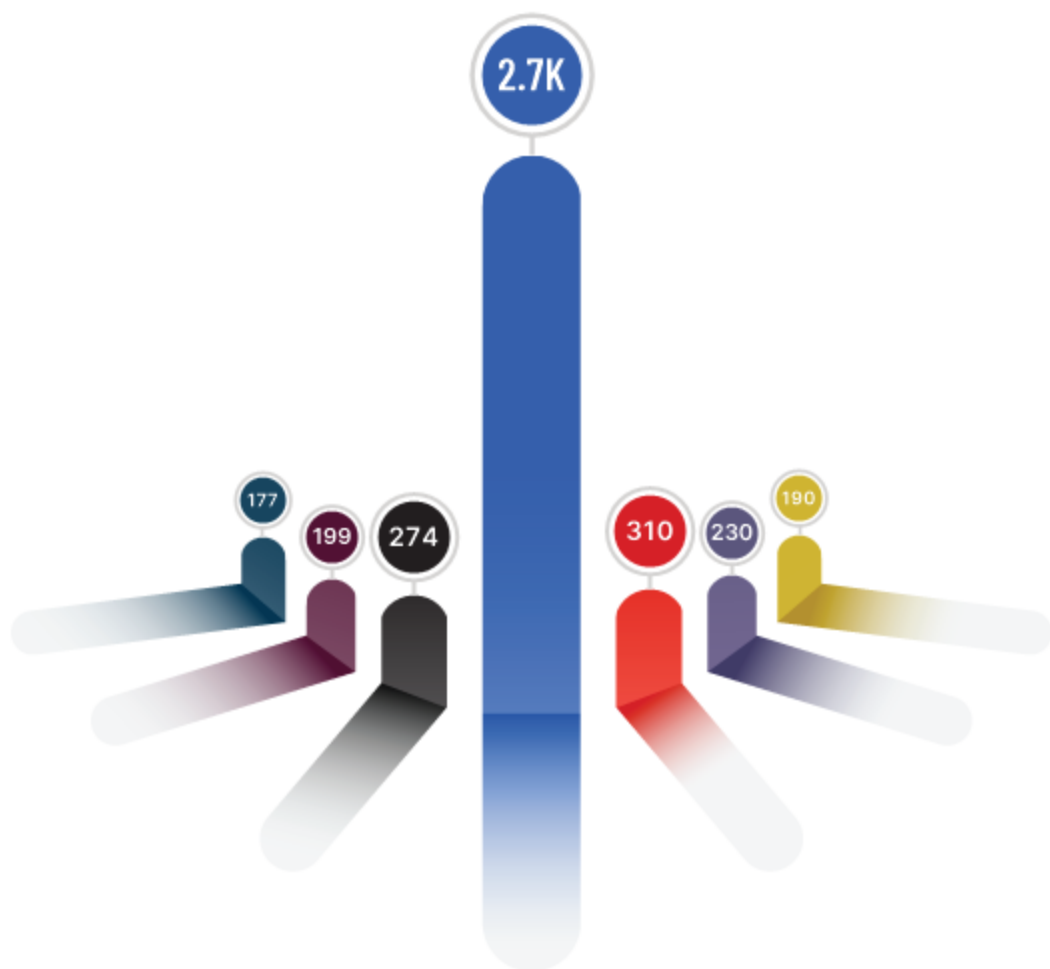

TRAFFIC BY CITY

● Wichita, KS

● Derby, KS

● Kansas City, MO

● Ashburn, VA

● Chicago, IL

● Atlanta, GA

● Norman, OK

⊕ Plus 363 hits
in 3 additional cities